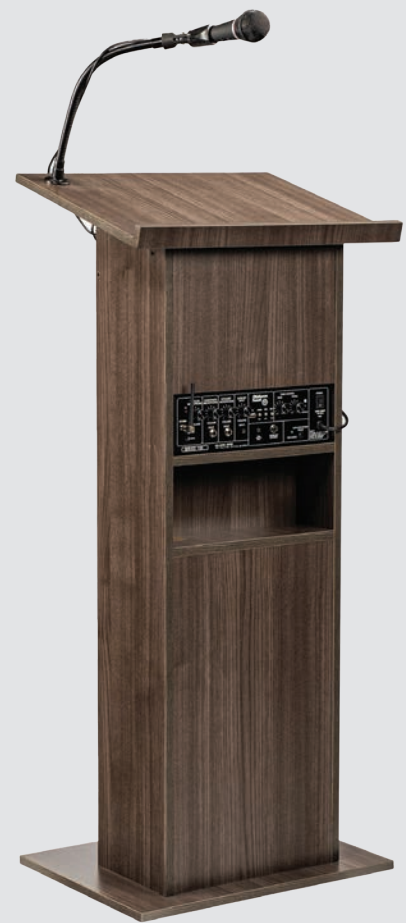

Oklahoma Sound

THE **111PLS** POWER PLUS LECTERN

National Public Seating

800.261.4112 | www.nationalpublicseating.com

Oklahoma Sound® Power Plus Lectern

Meet your new versatile lectern! The Model #111PLS Power Plus is a functional and modern sound lectern with a standing height of 46 inches, suitable for every speaker and environment. Enjoy a spacious reading surface and an ample 12.5"W x 4.25"D shelf space which provides convenient and elegant storage.

The Power Plus Lectern offers a wide range of multimedia options, including a handheld mic with a 9' cable and a flexible gooseneck arm, a tie-clip/lapel mic with 10' cable, and an amplifier that works with other OS optional wireless microphones. The unit also features an upgraded amplifier with Bluetooth/USB inputs. The Power Plus Lectern provides practical functionality and a premium finish to ensure successful multimedia presentations in conference rooms, meeting halls, auditoriums, cafeterias, and beyond.

Premium

Details like the large lectern surface, stationary base, and mahogany or ribbonwood color options all lend to the lectern's premium feel.

Multi-Media

Multimedia capabilities include simultaneous usage with two wired and three optional wireless microphones. Operated by either AC plug or with optional battery model PS12-V, the Power Plus Lectern features an upgraded amplifier with Bluetooth, USB and AUX inputs, in addition to outputs for extension speakers and recording devices.

Durable

With its high pressure thermal-fused laminate on a MDF core and a durable scratch-resistant surface, you can depend on the Power Plus Lectern to last, and our 10-year warranty ensures that.

Base Model	Description
111PLS-MY	Power Plus Lectern - Mahogany
111PLS-RW	Power Plus Lectern - Ribbonwood
Optional Suffix	Description
/LWM-5	Add Wireless Handheld Mic
/LWM-6	Add Wireless Tieclip Mic
/LWM-7	Add Wireless Headset Mic
Optional Prefix	Description
M	Add Rechargeable Battery