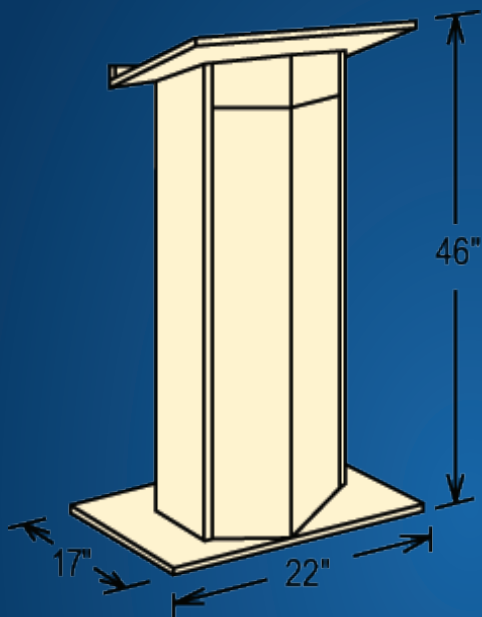

Premium

Details like the large lectern surface, stationary base, and mahogany or ribbonwood color options all lend to the lectern's premium feel.

Multi-Media

Multimedia capabilities include simultaneous usage with two wired and three optional wireless microphones. Operated by either AC plug or with optional battery model PS12-V, the Power Plus Lectern features an upgraded amplifier with Bluetooth, USB and AUX inputs, in addition to outputs for extension speakers and recording devices.

Durable

With its high pressure thermal-fused laminate on a MDF core and a durable scratch-resistant surface, you can depend on the Power Plus Lectern to last, and our 10-year warranty ensures that.

Base Model	Description
111PLS-MY	Power Plus Lectern - Mahogany
111PLS-RW	Power Plus Lectern - Ribbonwood
Optional Suffix	Description
/LWM-5	Add Wireless Handheld Mic
/LWM-6	Add Wireless Tieclip Mic
/LWM-7	Add Wireless Headset Mic
Optional Prefix	Description
M	Add Rechargeable Battery

STANDARD FEATURES

COLORS

OPTIONAL MICS

Add the mic model number after lectern model number